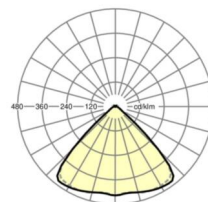

CHARACTERISTICS

Order number	19410004120
EAN number	4020863398645
Commodity code	94051190
Certification mark	IP 20, Protection class I, ENEC10 VDE, F, HACCP DIN10500/Food/IFS-application-related suitability/BRC, Indoor, CE
Impact resistance (IK rating)	IK03 (-20°C bis 35°C)
Ambient temperatur	ta -20°C to 35°C
Warranty period	5 years
State funding programs	BEG - Federal funding for efficient buildings (valid only for Germany)

ELECTRICAL ENGINEERING

Controller	Electronic driver (1 pcs.)
System output	53W
Mains voltage	230V/50Hz
Energy efficiency class/light source	C

LIGHTING TECHNOLOGY

Placement	LED, Colour rendering/Light colour CRI ≥ 80 / 3000K
Colour tolerance (MacAdam)	3SDCM
Photobiological safety (Luminaire)	RG1
Nominal luminous flux	8967lm
LED service life	50000h L80/B10 (Tq 35°C)
Luminaire luminous efficiency	170lm/W
Beam angle	95° (C0) / 95° (C90)
UGR lat./long.	21.5 / 21.9

MECHANICS

Housing colour	traffic white RAL 9016
Dimensions (LxWxDxH)	1531mm x 55mm x 33mm
Weight (net)	1.9kg
Type of installation	Mounting rail system installation, Light structure

Dimensions

L	1531 mm	Length
B	55 mm	Width
H	33 mm	Height

DEEP-LINK

<https://www.regiolux.de/en/article/19410004120>

Reference	LED 9000lm 830
ηLB	100 %
Φ ↓/↑	98 % / 2 %
UGR lat./long.	21.5 / 21.9